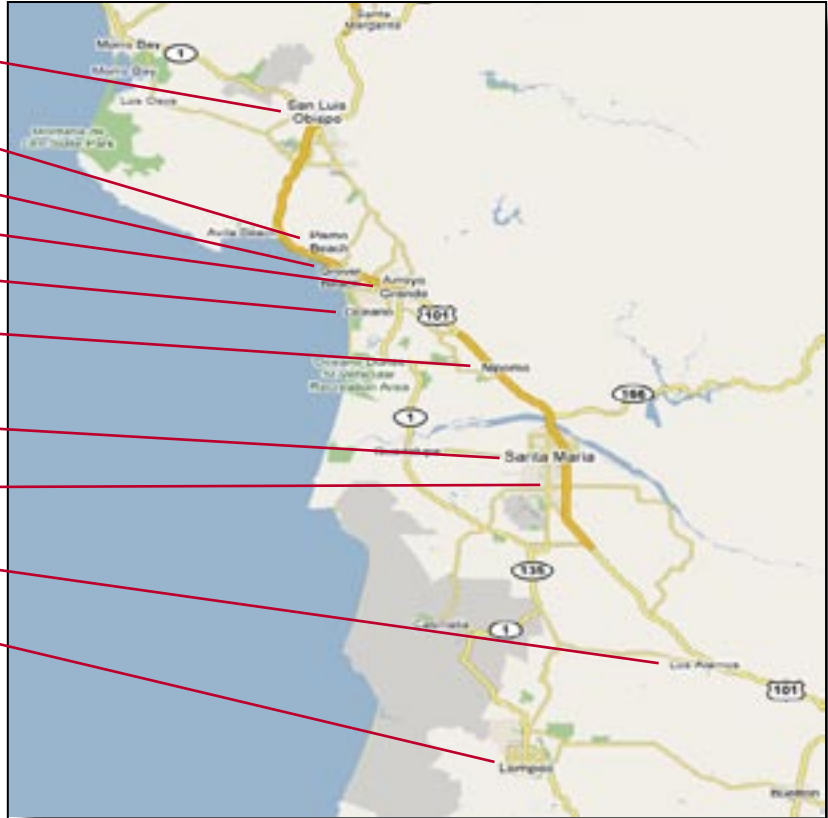

## Pick Up Our Weekly Publication in the Following Cities

### Over 6,000 Weekly

- San Luis Obispo ←
  - Pismo Beach ←
  - Grover Beach ←
  - Arroyo Grande ←
  - Oceano ←
  - Nipomo ←
  - Santa Maria ←
  - Orcutt ←
  - Los Alamos ←
  - Lompoc ←
- Only  
**\$99.00 / WEEK**  
 - Print and Online -